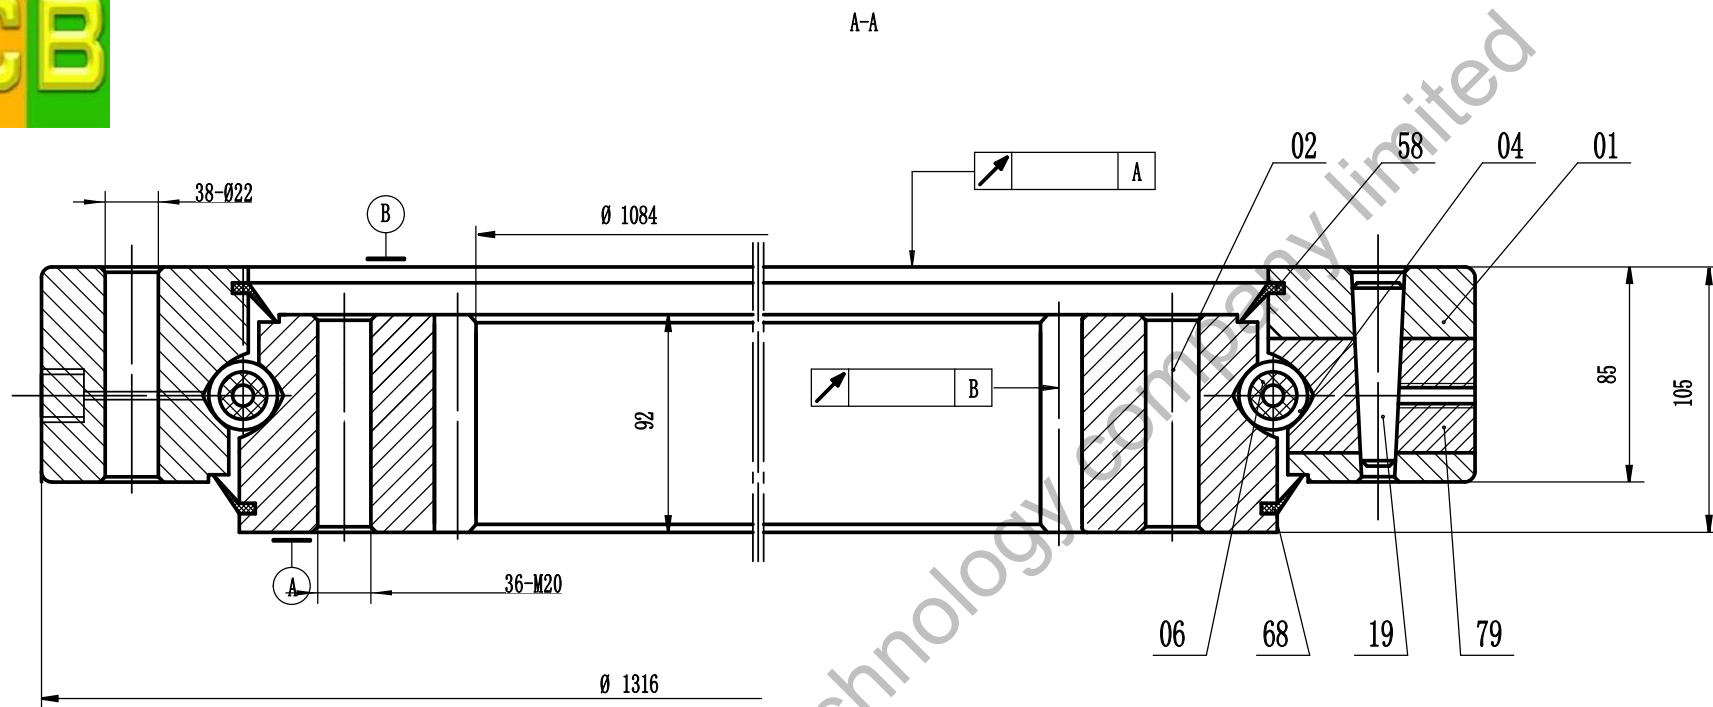

JCB

Remark:

1. Luoyang JCB Bearing Technology Co., Ltd is a design and manufacture Inc, we manufactured slewing bearing for all kinds of various brand excavator, specialize in industry of manufacturing slewing bearing for excavator more than 30 years.
2. This drawing is reference for user, if you need formal drawing, please contact with us to obtain the official drawing.

Reserved E-mail: sales@slewingbearingforexcavator.com

Website: www.jcb-bearing.com

www.slewingbearingforexcavator.com

slewing bearing for caterpillar excavator	CAT320L	
	Weight(kg)	
	254	
	Luoyang JCB Bearing Technology Co., Ltd	